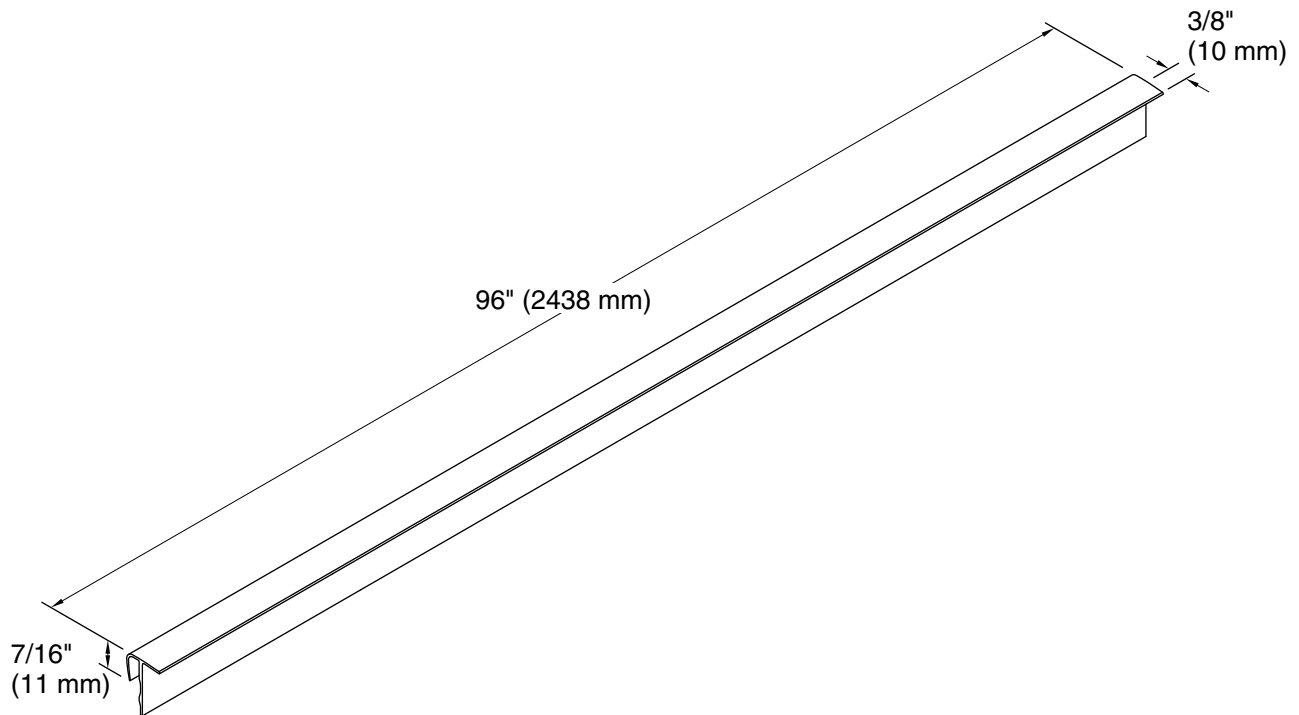

Technical Information

All product dimensions are nominal.

Material: Anodized Aluminum, Powder-coated Aluminum

Notes

Install this product according to the installation guide.